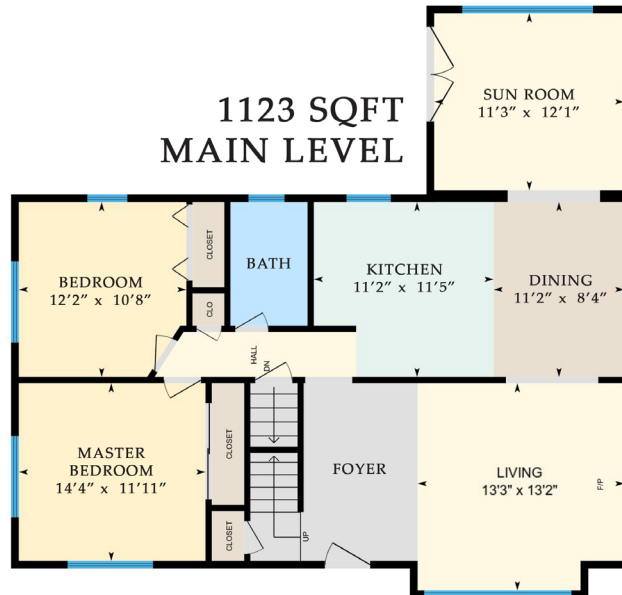

800 NORTH PRYOR STREET • ALEXANDRIA, VA 22304

Dimensions have been rounded. Square footage has been calculated using an internal survey and may differ from other records whose dimensions may include attic, garage, and other unfinished spaces.

**ESTIMATED
TOTAL
SQUARE
FOOTAGE:
2587**

**1123 SQFT
MAIN LEVEL**

**554 SQFT
UPPER LEVEL**

**910 SQFT
LOWER LEVEL**

ALL ILLUSTRATIONS, DIMENSIONS AND SQUARE FOOTAGE ESTIMATES ARE APPROXIMATE AND MAY VARY FROM ACTUAL STRUCTURE.