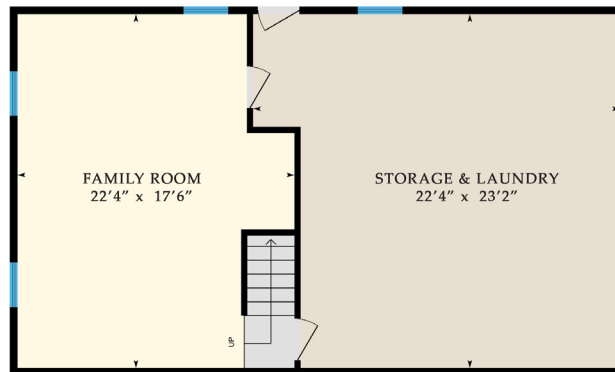

800 NORTH PRYOR STREET • ALEXANDRIA, VA 22304

Dimensions have been rounded. Square footage has been calculated using an internal survey and may differ from other records whose dimensions may include attic, garage, and other unfinished spaces.

**ESTIMATED
TOTAL
SQUARE
FOOTAGE:
2587**

**1123 SQFT
MAIN LEVEL**

**554 SQFT
UPPER LEVEL**

**910 SQFT
LOWER LEVEL**

ALL ILLUSTRATIONS, DIMENSIONS AND SQUARE FOOTAGE ESTIMATES ARE APPROXIMATE AND MAY VARY FROM ACTUAL STRUCTURE.